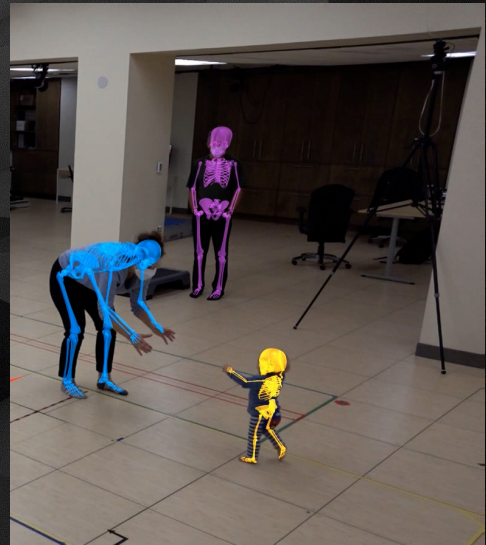

# THEIA

Markerless

## MARKERLESS - THE FUTURE OF MOTION CAPTURE

**Easy to Use** - No subject preparation, allowing you to quickly collect data in natural environments. All data processed automatically.

**Validated Solution** - Multiple peer reviewed articles showing repeatability, reliability, and accuracy published in the *Journal of Biomechanics*.

**Ask New Research Questions** - With Theia, you can collect massive amounts of data, and use it to ask new research questions. Collect biomechanics data that is not only descriptive, but also predictive.

## HOW DOES THEIA3D WORK?

Record synchronized color video from a multi-camera system.

Theia3D's Artificial Intelligence automatically constructs a high-fidelity 3D model from key anatomical features.

Export your 3D model to Visual3D for integrated kinematic and kinetic analysis.